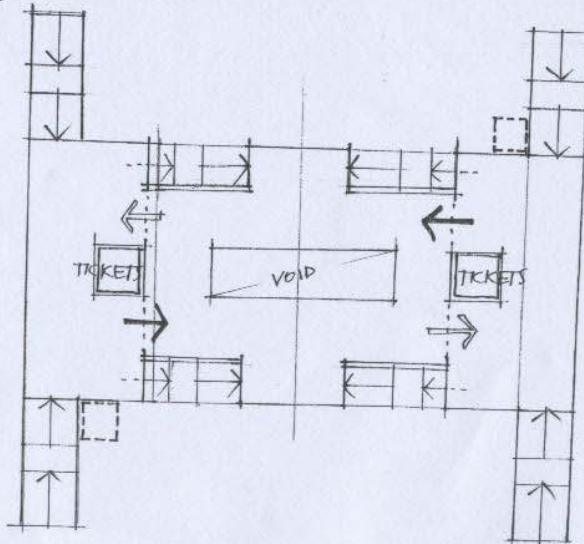

SWECO

ARK SAR/MSA FEGE HILLINØE
2004/08/27