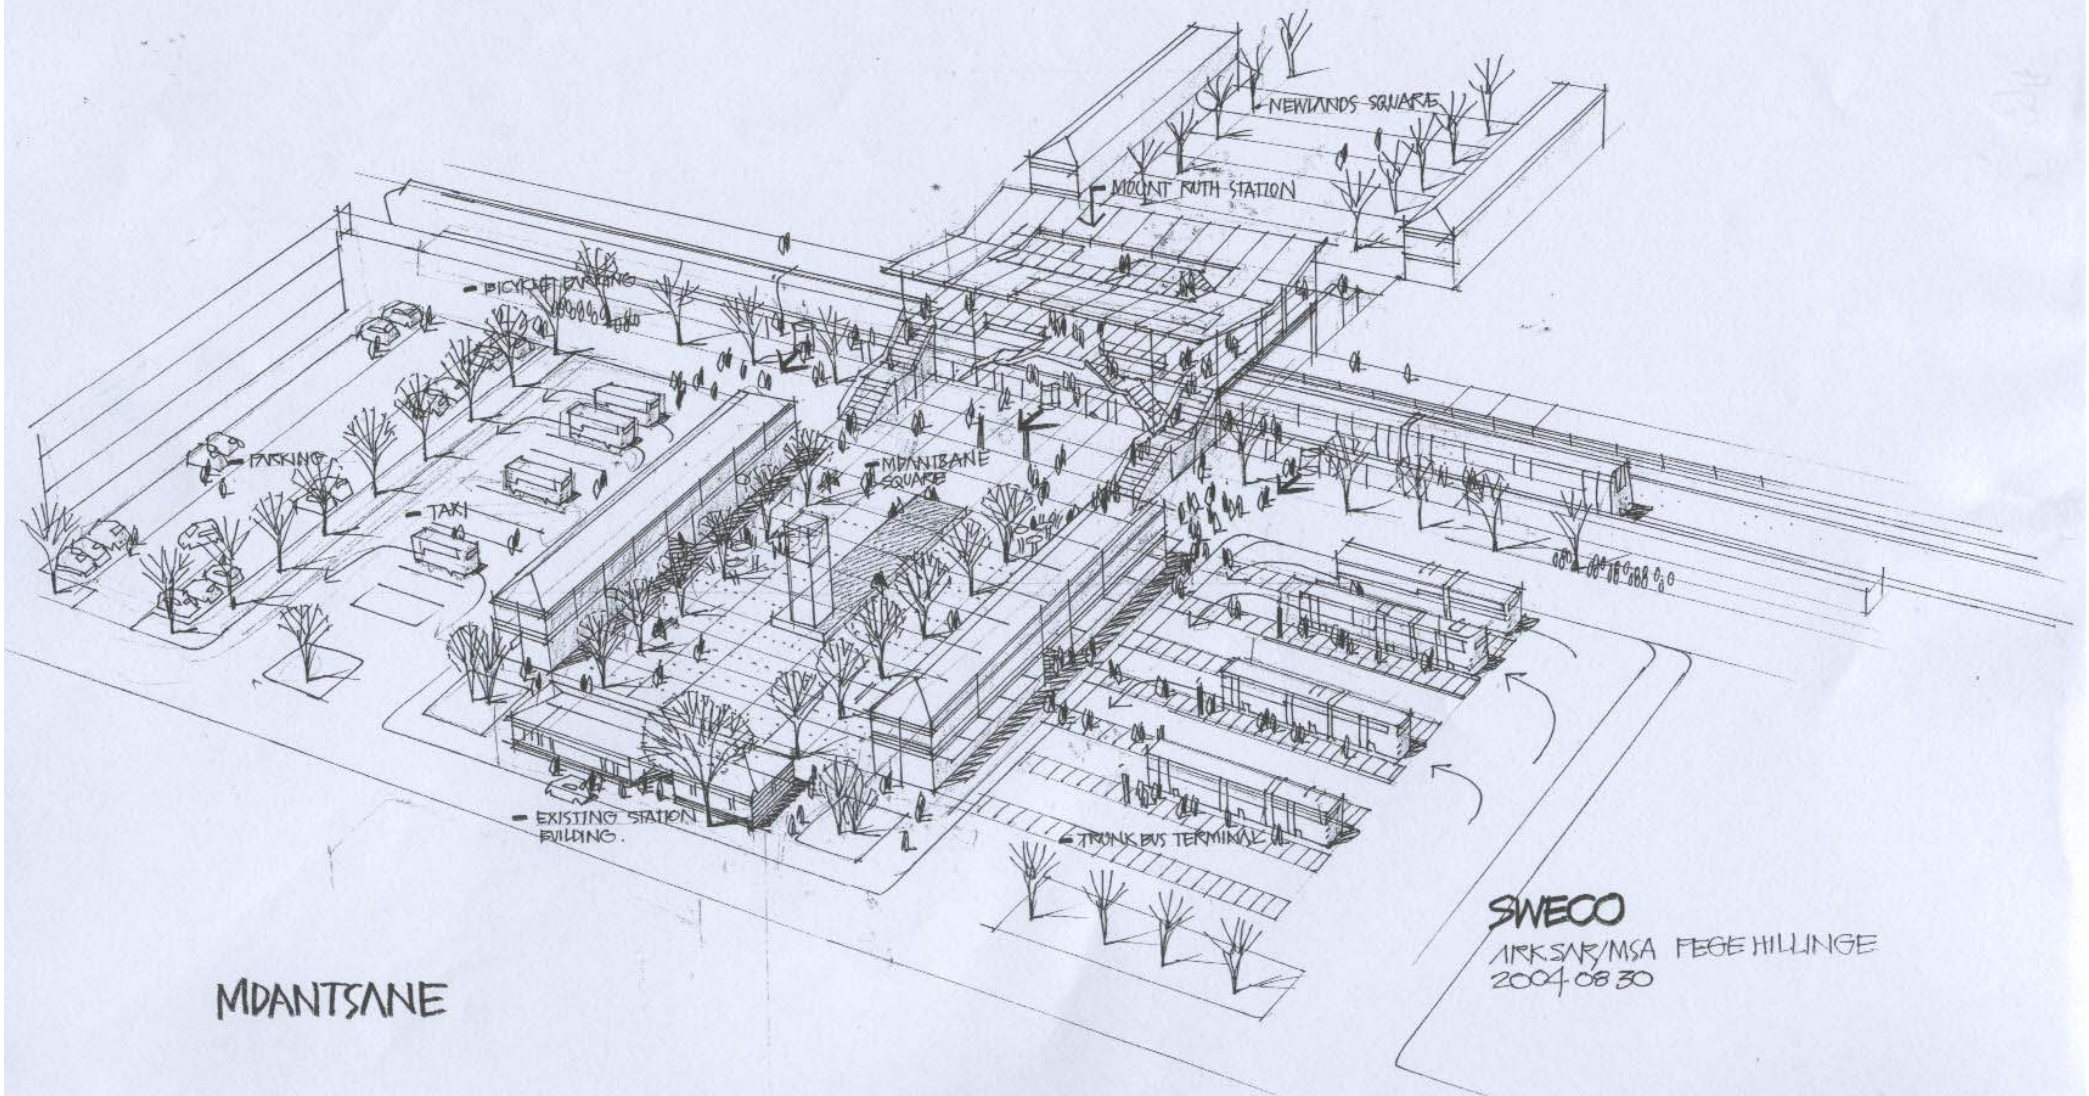

APPENDIX 6:
SWECO DIAGRAMS

MOUNT RUTH STATION

PRINCIPAL LAYOUT

NEWLANDS

MDANTSANE

SWECO
ARK SAR/MSA FEGE HILLINGE
2004 08 30

MOUNT RUTH DEVELOPMENT NODE

BYRDS EYE VIEW

SWECO
ARKSAP/MSA PEGE HILLINGE
2004 08 31

MOUNT RUTH STATION

PRINCIPAL LAYOUT - ELEVATED STATION

SINECO

ARK SARI/MSA PERE HILLINGE
2004

MOUNT RUTH STATION

PRINCIPAL CROSSSECTION FOR AN ELEVATED STATION.

SECTION
1:100

PLAN

SWECO

ARK SAR/MSA FEGE HILLINØE
2004/08/27