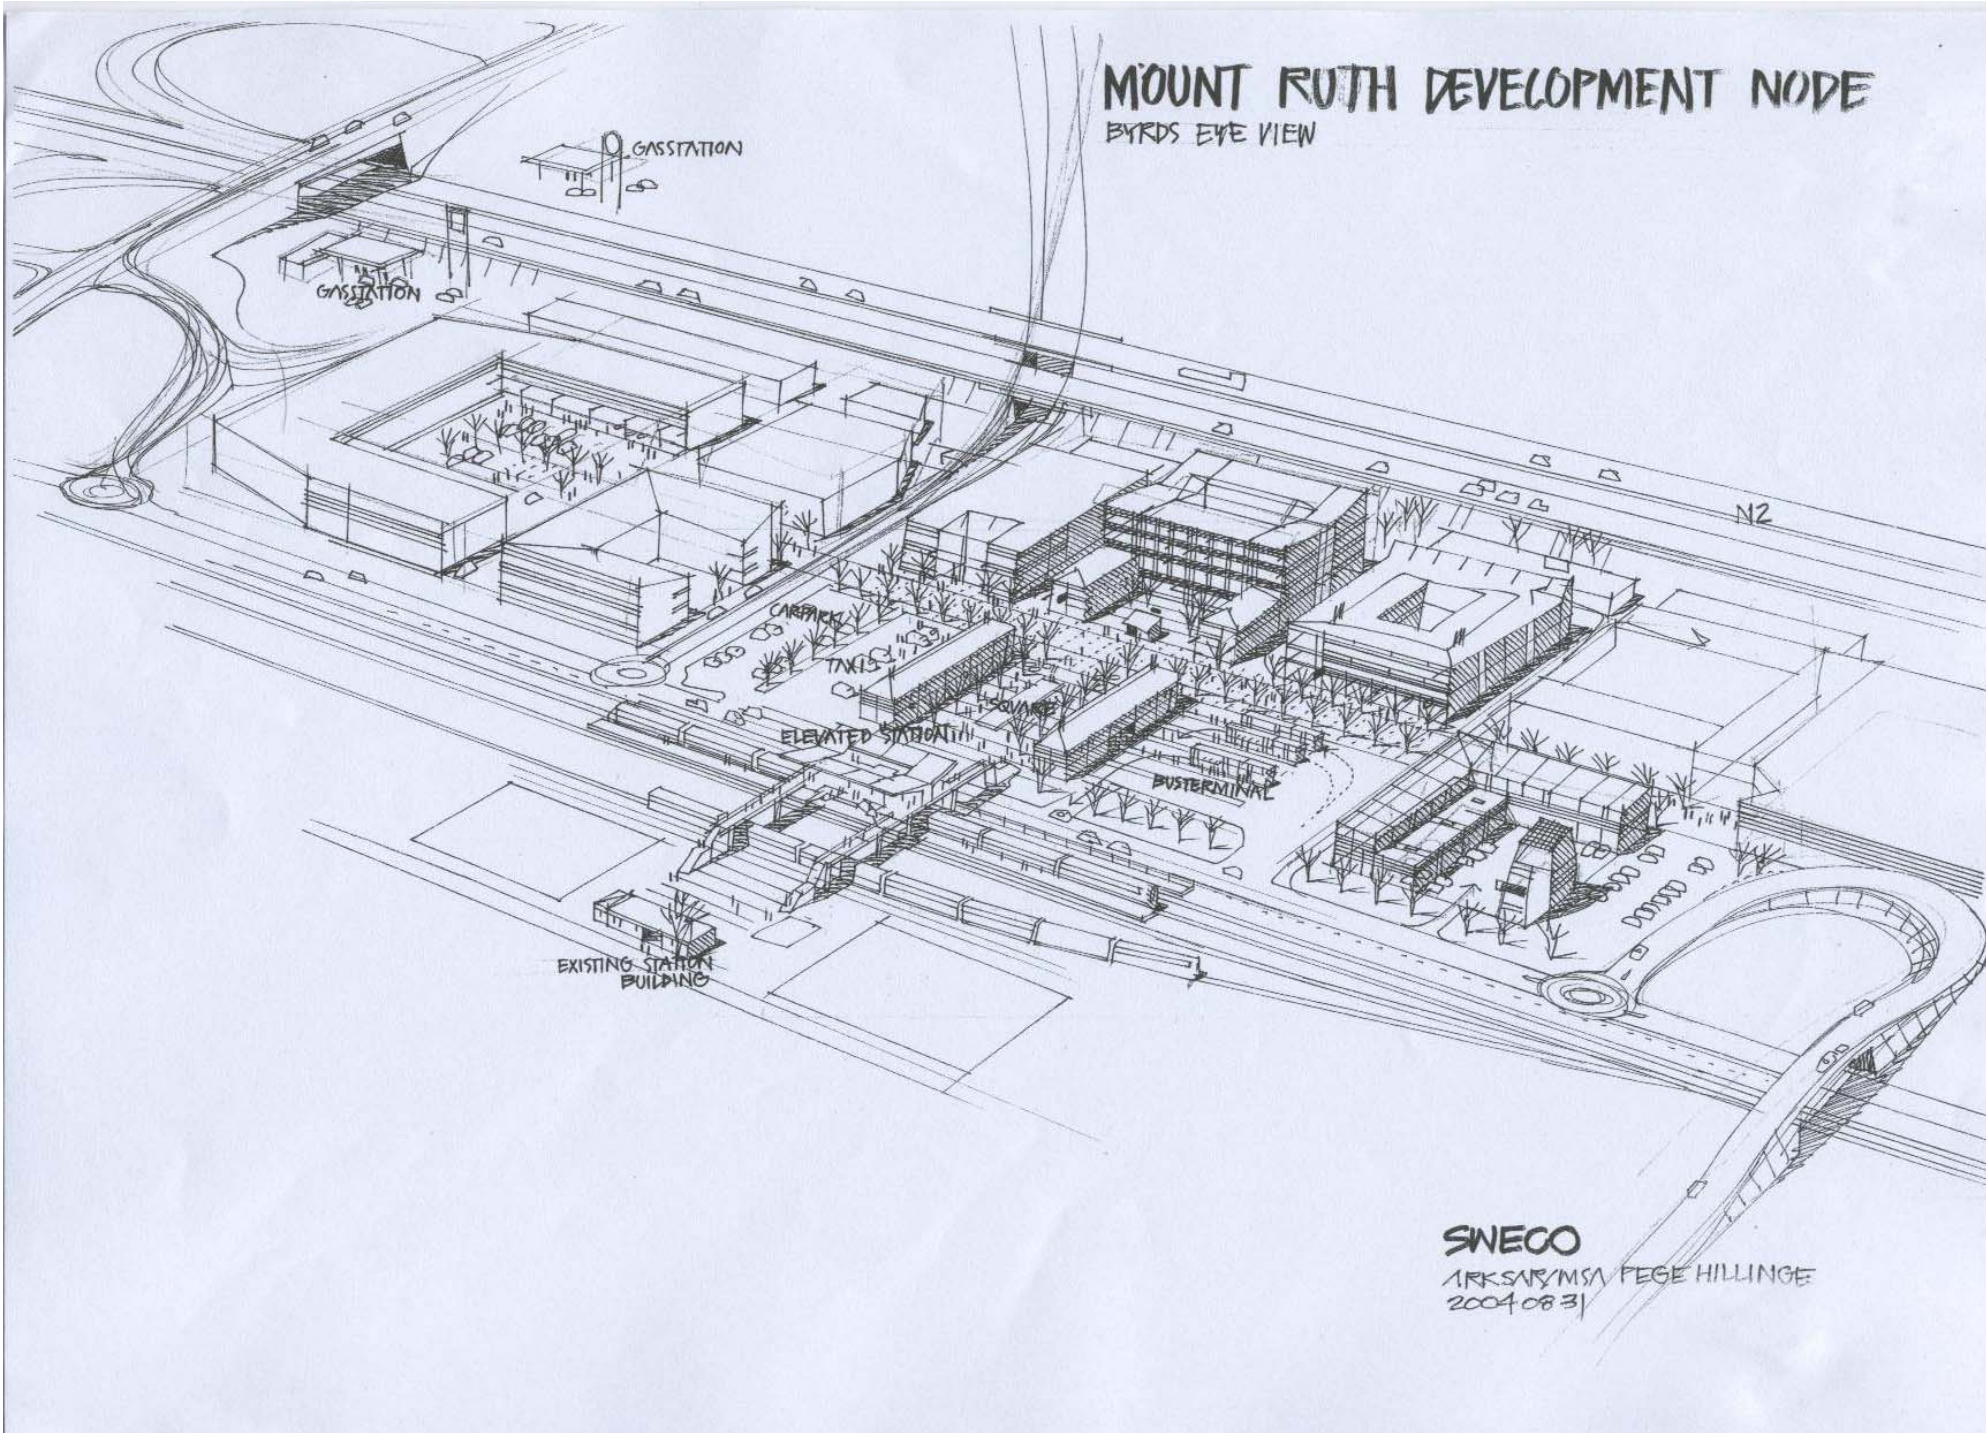

APPENDIX 6:
SWECO DIAGRAMS

MOUNT RUTH STATION

PRINCIPAL LAYOUT

NEWLANDS

MDANTSANE

SWECO
ARK SAR/MSA FEGE HILLINGE
2004 08 30

MOUNT RUTH DEVELOPMENT NODE

BYRDS EYE VIEW

SWECO
ARKSAP/MSA PEGE HILLINGE
2004 08 31

MOUNT RUTH STATION

PRINCIPAL LAYOUT - ELEVATED STATION

SINECO

ARK SARI/MSA PERE HILLINGE
2004

MOUNT RUTH STATION

PRINCIPAL CROSSSECTION FOR AN ELEVATED STATION.

SECTION
1:100

PLAN

SWECO

ARK SAR/MSA FEGE HILLINØE
2004/08/27