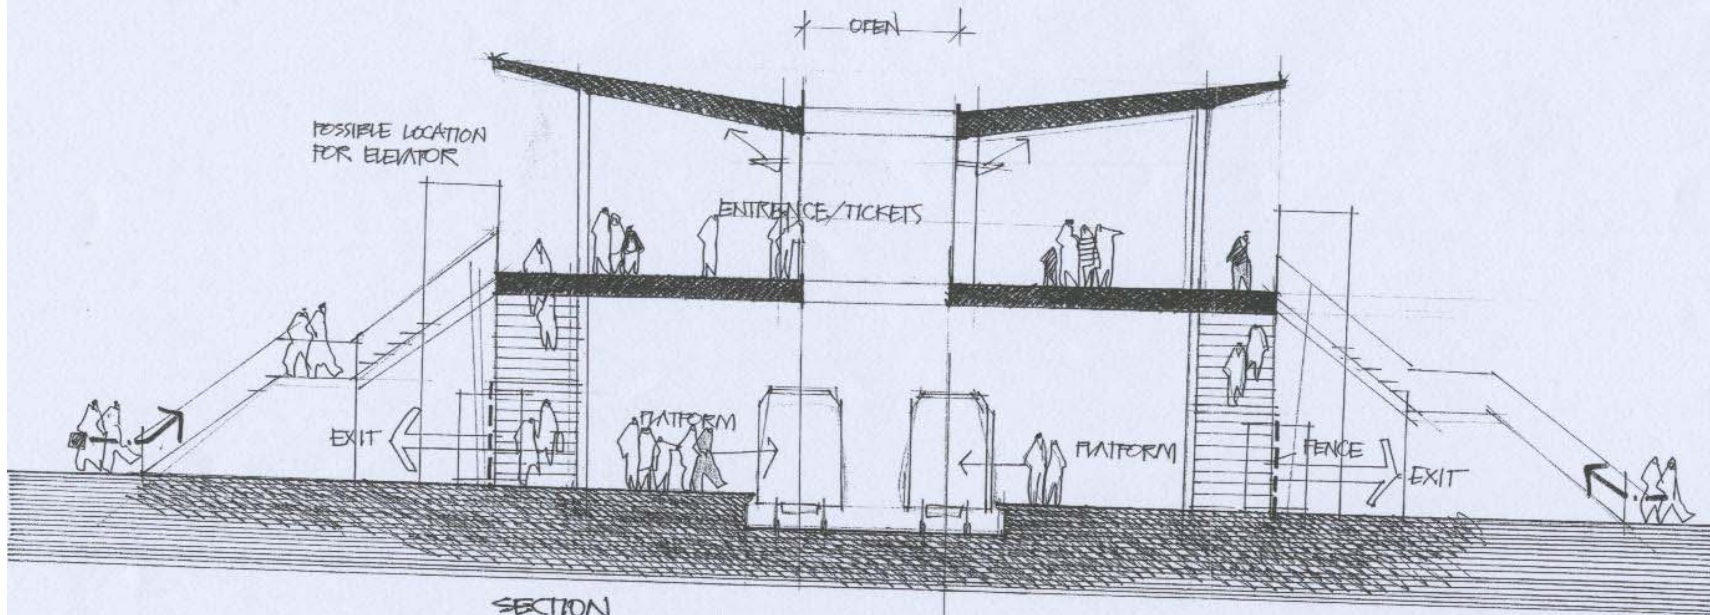

SWECO
ARKSAP/MSA PEGE HILLINGE
2004 08 31

MOUNT RUTH STATION

PRINCIPAL LAYOUT - ELEVATED STATION

SINECO

ARK SARI/MSA PERE HILLINGE
2004

MOUNT RUTH STATION

PRINCIPAL CROSSSECTION FOR AN ELEVATED STATION.

SECTION
1:100