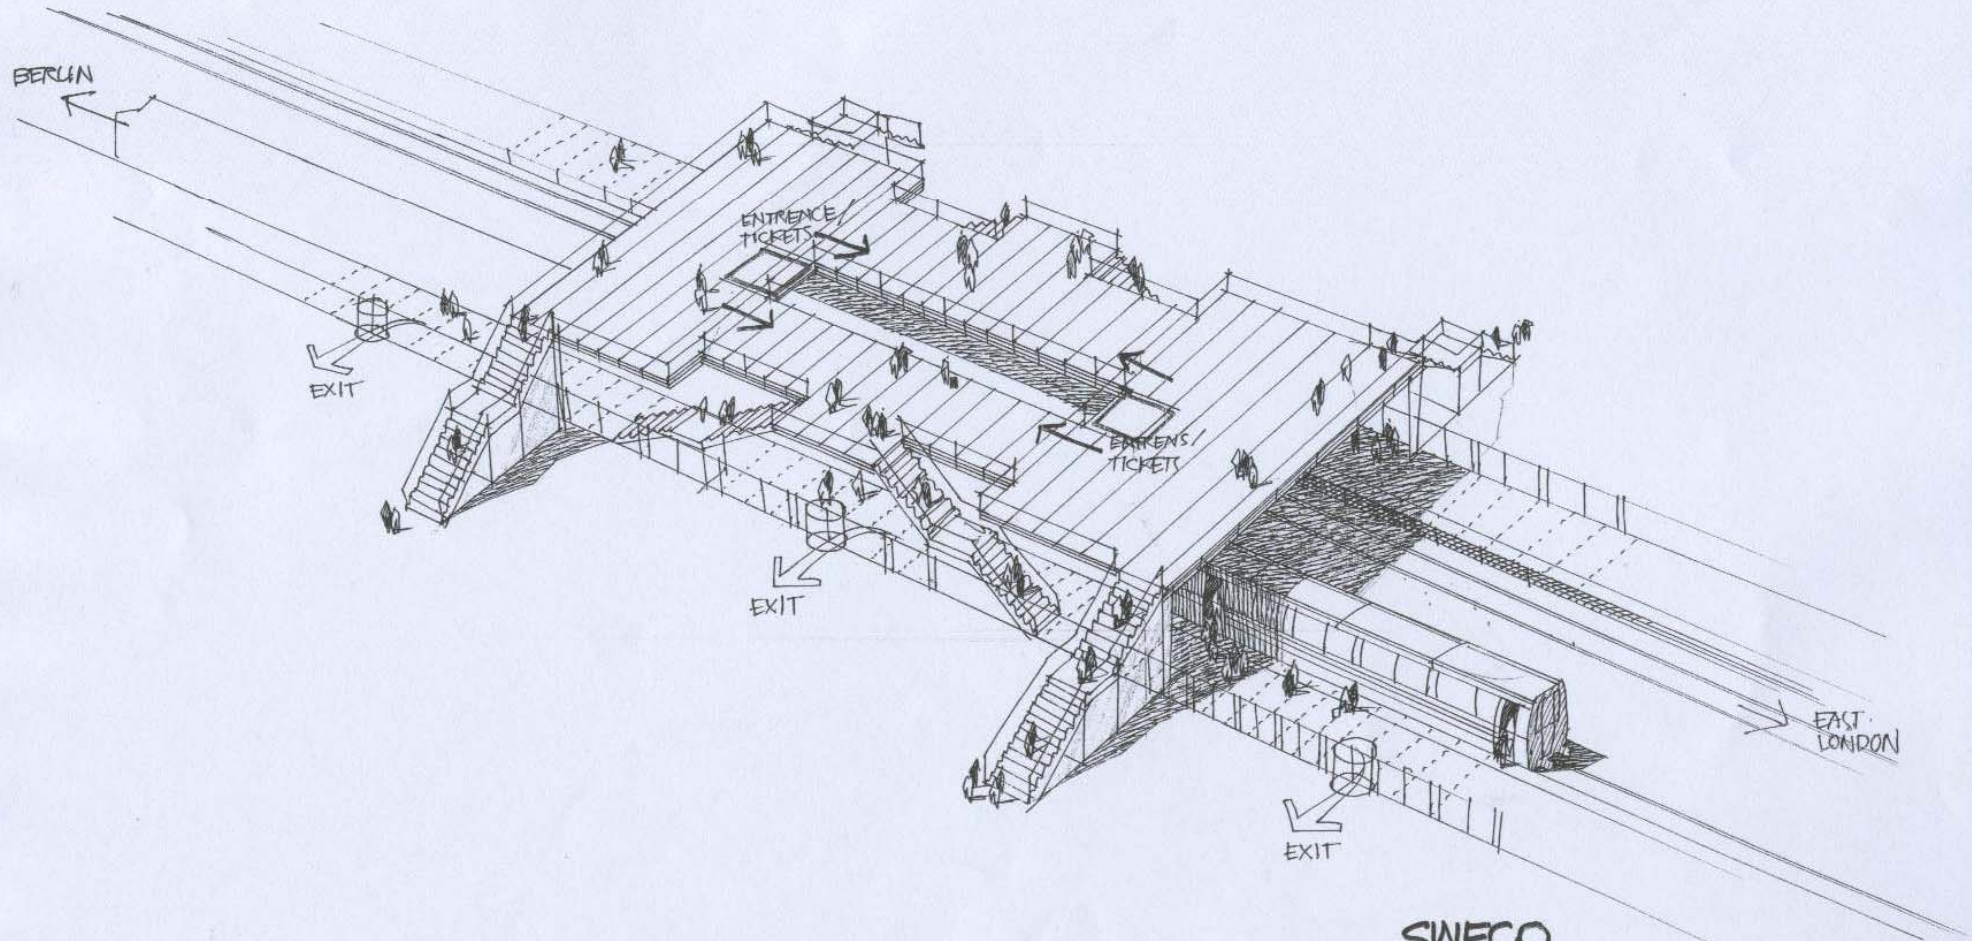

APPENDIX 6:
SWECO DIAGRAMS

MOUNT RUTH STATION

PRINCIPAL LAYOUT

NEWLANDS

MDANTSANE

SWECO
ARK SAR/MSA FEGE HILLINGE
2004 08 30

MOUNT RUTH DEVELOPMENT NODE

BYRDS EYE VIEW

SWECO
ARKSAP/MSA PEGE HILLINGE
2004 08 31

MOUNT RUTH STATION

PRINCIPAL LAYOUT - ELEVATED STATION

SINECO

ARK SARI/MSA PERE HILLINGE
2004

MOUNT RUTH STATION

PRINCIPAL CROSSSECTION FOR AN ELEVATED STATION.

SECTION
1:100

PLAN

SWECO

ARK SAR/MSA FEGE HILLINØE
2004/08/27